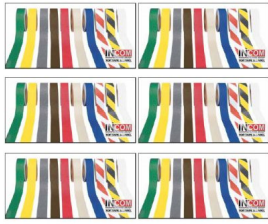

## Premium Solid Coloured Anti-Slip Traction Tape

Rating: Not Rated Yet

[Ask a question about this product](#)

### Description

Premium Grade Coloured Anti-Slip Traction Tape is an effective way to offer visual warning of a slip and fall hazard while offering the same aggressive premium grit features found on all our Premium Grade Anti-Slip Traction Products. Surface is made from an aggressive mineral abrasive compound on a thick PVC liner. Aggressive acrylic adhesive backing which will form a long lasting, strong water-proof bond to most any clean, dry surface. Water, chemical and oil resistant for indoor and outdoor environments. NFSI certified as a high traction surface and meets or exceeds OSHA 1910.24 and 1910.26.